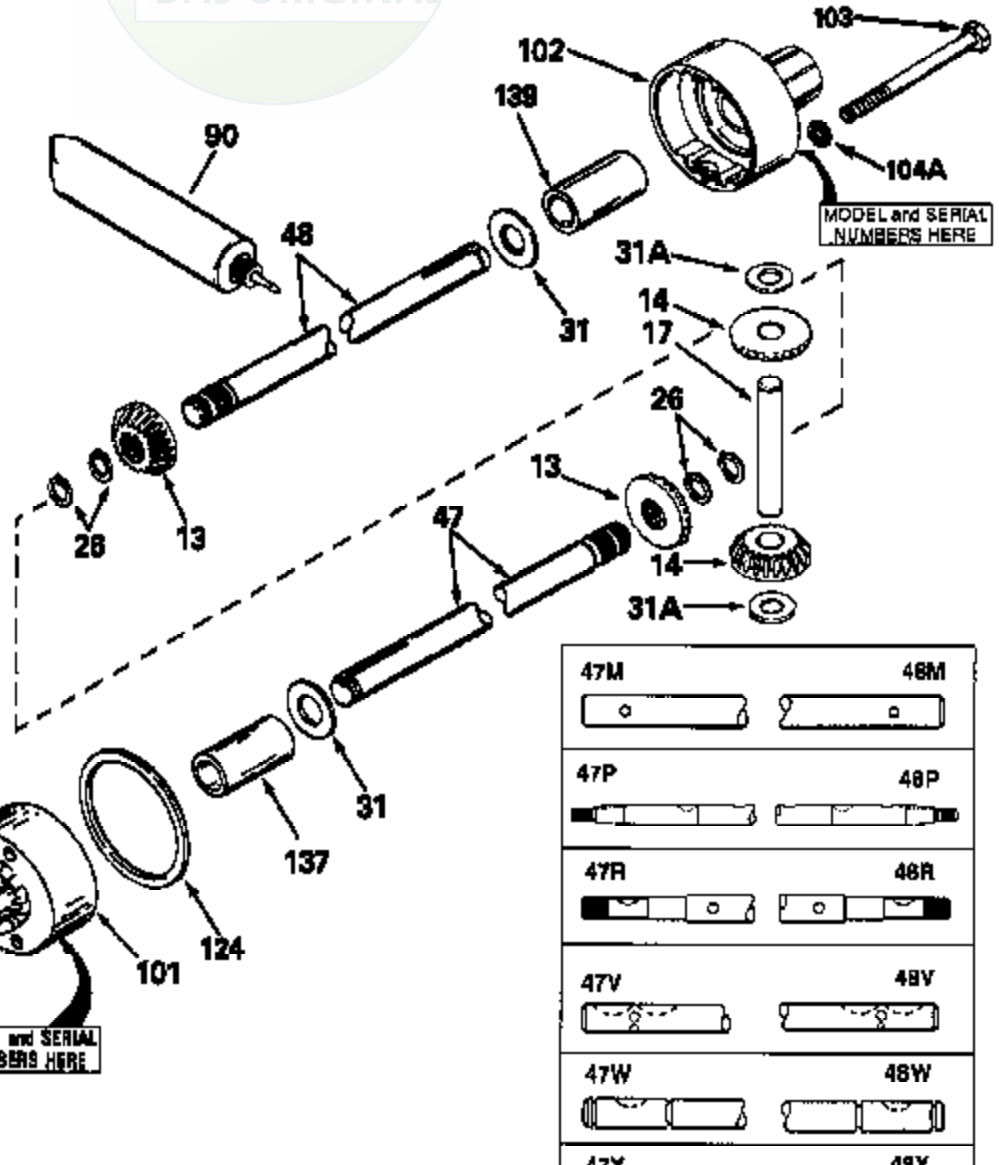

JOIST

SICHER IST DAS:
DAS ORIGINAL

47	48
47A	48A
47B	48B
47C	48C
47D	48D
47E	48E
47H	48H
47L	48L

47M	48M
47P	48P
47R	48R
47V	48V
47W	48W
47X	48X

Ref #	Part Number	Qty	Description
17	786040		Pin, Drive
26	792018		Ring, Retaining
31	780001		Washer (3/4" ID x 1-1/2" OD x 1/16" t hick)
31A	780096		Washer, Thrust
47M	774269		Axle (10-19/64" long)
48M	774270		Axle (16-37/64" long)
82	786070		Sprocket. No Teeth 48. O.D. 7.920
82	786041A		Sprocket. No Teeth 45. O.D. 7.389
82	786042		Sprocket. No Teeth 40. O.D. 6.650
82	786043		Sprocket. No Teeth 54. O.D. 8.823
82	786051		Sprocket. No Teeth 60. O.D. 9.841
90	788067B		Grease (32 oz. bottle Bentonite greas e)
101	774073	100-153	Differential Carrier Hsg (Incl. 137)
102	774073	Peerless	Differential Carrier Hsg (Incl. 139)
103	792044		Screw, 5/16-18 x 4"
104	792042		Nut, Lock, 5/16-18 (Use as required)
104A	792061		Washer, Flat, 5/16"
137	780077		Bushing (3/4" ID x 1-1/16" OD x 2-1/1 6" long)
139	780077		Bushing (3/4 ID x 1-1/16" OD x 2-1/16 " long)